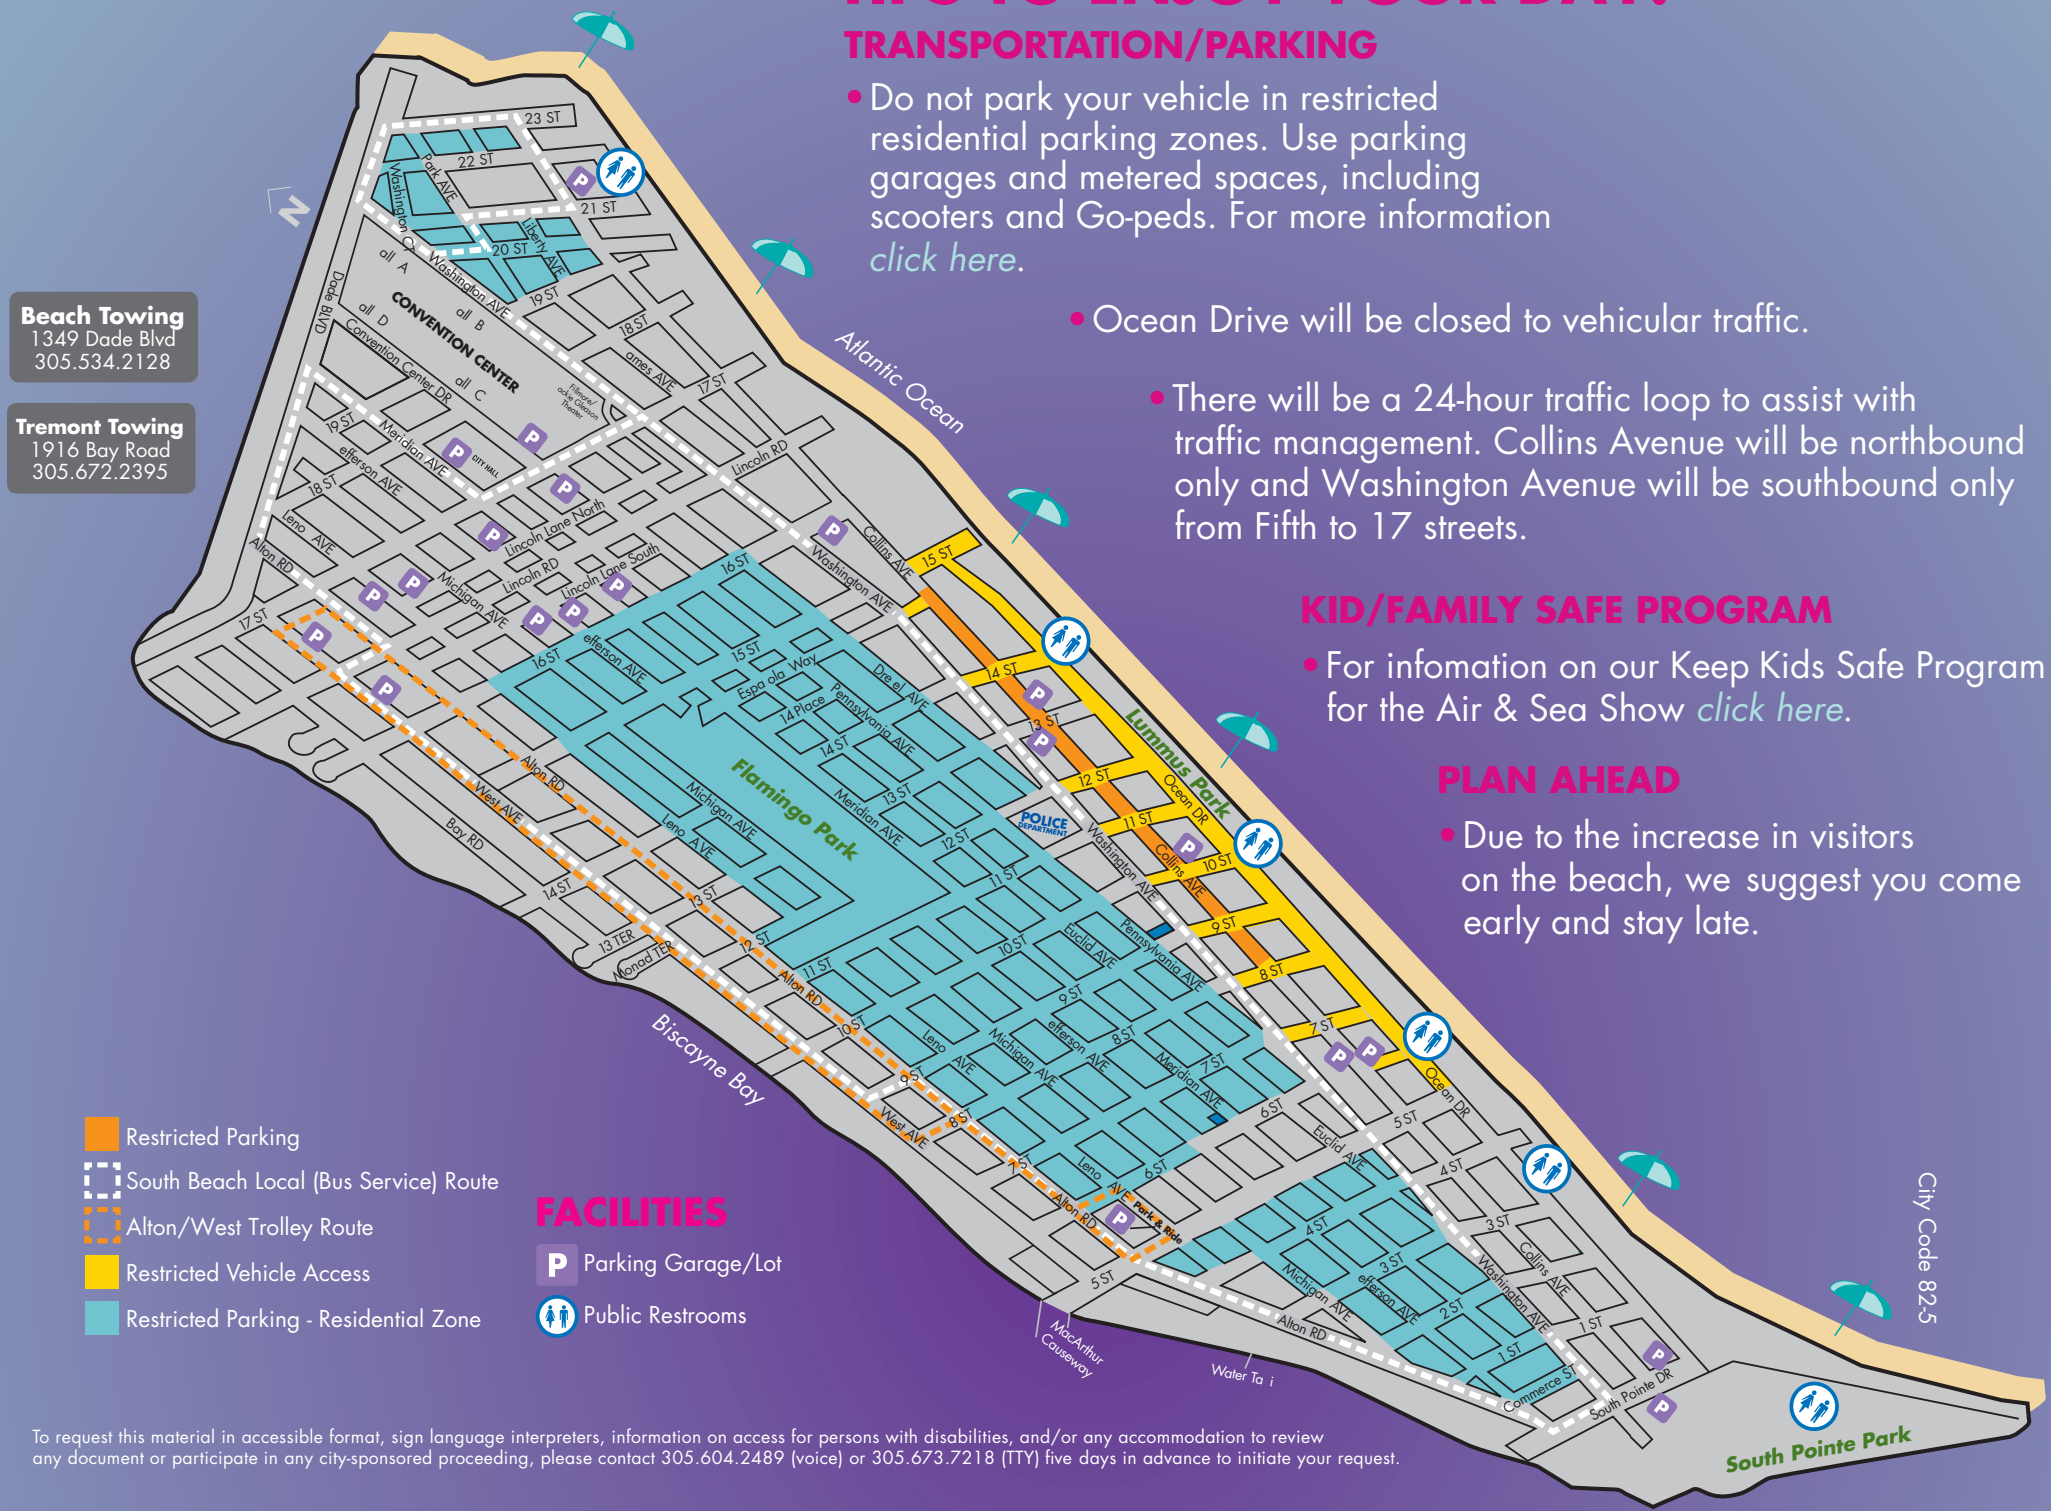

## Know the Rules

- No one likes litter. Stash your trash.
- Due to the Air & Sea Show, drones are not permitted.
- Turn down the music.
- Keep glass containers and Styrofoam off the beach.
- Helium balloons pose a danger to the airplanes flying in the Air & Sea Show, and are not permitted on the beach.

- Ocean Drive will be closed to vehicular traffic.

- There will be a 24-hour traffic loop to assist with traffic management. Collins Avenue will be northbound only and Washington Avenue will be southbound only from Fifth to 17 streets.

#### PLAN AHEAD

- Due to the increase in visitors on the beach, we suggest you come early and stay late.